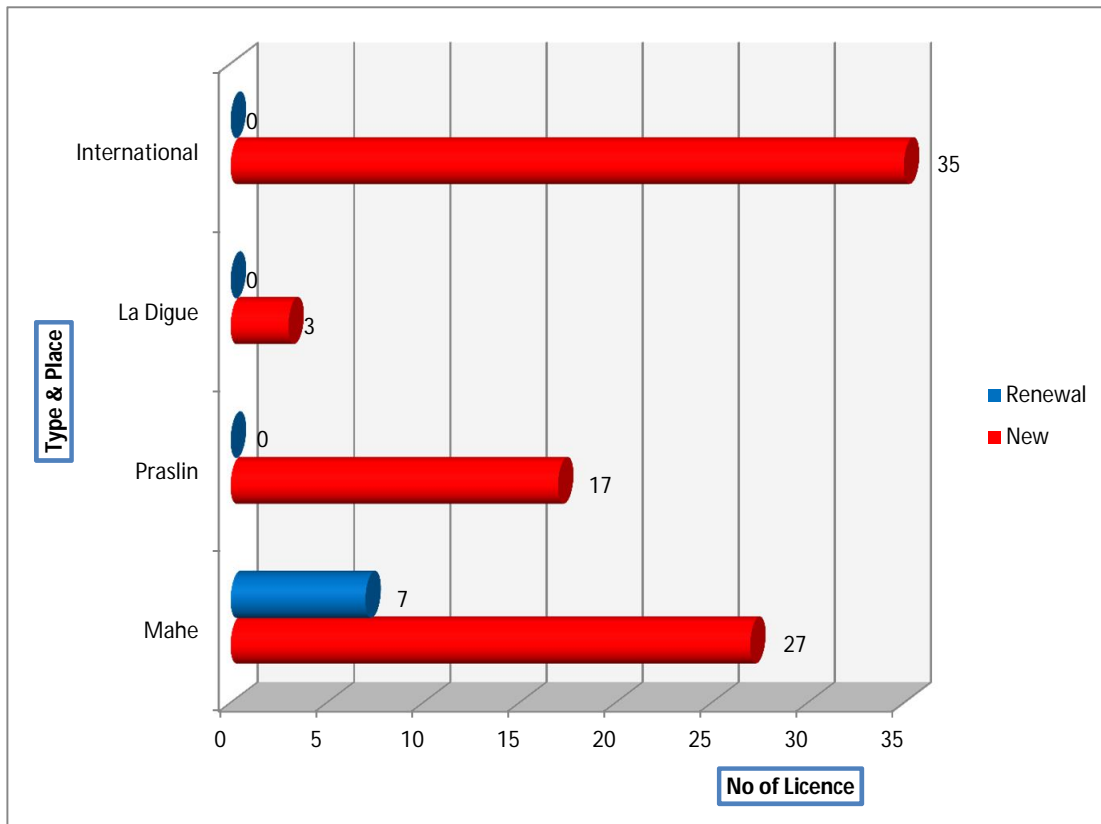

**Graph Showing Type and Number of Driving Licence Issued/Renewed  
December 2018**

- a. A number of 89 driving licences were issued/renewed in December 2018 as compared to 286 in December 2017, a decrease of 197 licences
- b. 27 new driving licences were issued on Mahe in December 2018 as compared to 214 in December 2017, a decrease of 187 new licences.
- c. 17 new licences were issued for Praslin .
- d. 35 new international driving licences were issued in November 2018 , same number of licenses as in December Last year.

18-Dec	New	Renewal	Total
Mahe	27	7	34
Praslin	17	0	17
La Digue	3	0	3
International	35	0	35
<b>Total</b>	<b>82</b>	<b>7</b>	<b>89</b>
%	92.1	7.9	
17-Dec			
Local/Inter/ 17	276	10	286